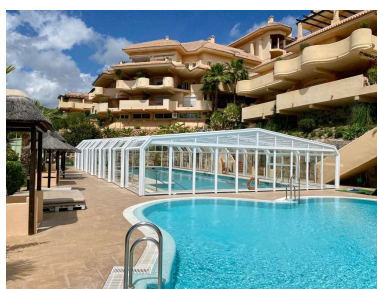

Места: по запросу

День печати : 27th Апрель
2026

Описание: Discover Your Dream Home in Aloha Hill Club: A Luxurious 2-Bedroom Duplex Penthouse Nestled in the heart of the renowned Golf Valley, just 5 minutes from Puerto Banus, this exquisite 2-bedroom duplex penthouse offers an unparalleled living experience. This key-ready property showcases a thoughtfully designed layout across two levels, providing ample space and breathtaking views. Penthouse Features Spacious living area with high ceilings Large double bedroom, bathroom, and guest WC on the main level Master en-suite bedroom with direct access to a private terrace Three terraces offering panoramic views of the pool, gardens, golf courses, and the Mediterranean Sea Built to high standards with stylish, unique design Prime Location and Amenities Aloha Hill Club boasts a privileged position within a 5-star resort-style community. Residents enjoy access to: Three communal swimming pools, including a heated semi-Olympic pool Poolside bar and restaurant serving excellent cuisine year-round State-of-the-art fully equipped gym and spa Children's club Courtesy shuttle bus service Gourmet store and wine cellar Comprehensive concierge, reception, and property management services This fully gated, well-established community offers a winning combination of luxury, security, and convenience. With its prime location in the Golf Valley, residents are just moments away from world-class golf courses and the vibrant Puerto Banus. Don't miss this opportunity to own a piece of paradise in one of Marbella's most sought-after locations. Experience the perfect blend of comfort, style, and resort-like living in this exceptional duplex penthouse at Aloha Hill Club.

Особенности:

Бассейн, Кондиционирование, Обогрев, Вид на море, Вид на горы, Частный сад, Лифт, Парковочные места