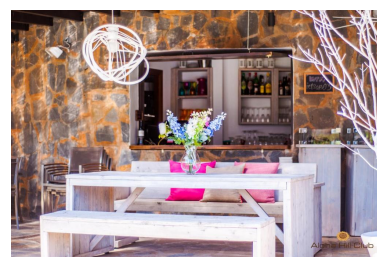

Места: по запросу

День печати : 27th Апрель
2026

Описание: Discover Your Dream Home in Aloha Hill Club: A Luxurious 2-Bedroom Duplex Penthouse Nestled in the heart of the renowned Golf Valley, just 5 minutes from Puerto Banus, this exquisite 2-bedroom duplex penthouse offers an unparalleled living experience. This key-ready property showcases a thoughtfully designed layout across two levels, providing ample space and breathtaking views. Penthouse Features Spacious living area with high ceilings Large double bedroom, bathroom, and guest WC on the main level Master en-suite bedroom with direct access to a private terrace Three terraces offering panoramic views of the pool, gardens, golf courses, and the Mediterranean Sea Built to high standards with stylish, unique design Prime Location and Amenities Aloha Hill Club boasts a privileged position within a 5-star resort-style community. Residents enjoy access to: Three communal swimming pools, including a heated semi-Olympic pool Poolside bar and restaurant serving excellent cuisine year-round State-of-the-art fully equipped gym and spa Children's club Courtesy shuttle bus service Gourmet store and wine cellar Comprehensive concierge, reception, and property management services This fully gated, well-established community offers a winning combination of luxury, security, and convenience. With its prime location in the Golf Valley, residents are just moments away from world-class golf courses and the vibrant Puerto Banus. Don't miss this opportunity to own a piece of paradise in one of Marbella's most sought-after locations. Experience the perfect blend of comfort, style, and resort-like living in this exceptional duplex penthouse at Aloha Hill Club.