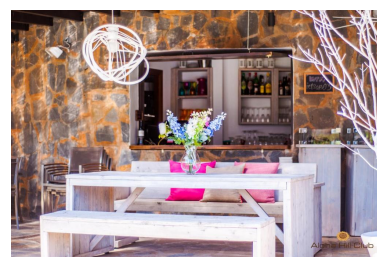

Parking places: by request

Printing day : 25th April  
2026

---

Overview: Discover Your Dream Home in Aloha Hill Club: A Luxurious 2-Bedroom Duplex Penthouse Nestled in the heart of the renowned Golf Valley, just 5 minutes from Puerto Banus, this exquisite 2-bedroom duplex penthouse offers an unparalleled living experience. This key-ready property showcases a thoughtfully designed layout across two levels, providing ample space and breathtaking views. Penthouse Features Spacious living area with high ceilings Large double bedroom, bathroom, and guest WC on the main level Master en-suite bedroom with direct access to a private terrace Three terraces offering panoramic views of the pool, gardens, golf courses, and the Mediterranean Sea Built to high standards with stylish, unique design Prime Location and Amenities Aloha Hill Club boasts a privileged position within a 5-star resort-style community. Residents enjoy access to: Three communal swimming pools, including a heated semi-Olympic pool Poolside bar and restaurant serving excellent cuisine year-round State-of-the-art fully equipped gym and spa Children's club Courtesy shuttle bus service Gourmet store and wine cellar Comprehensive concierge, reception, and property management services This fully gated, well-established community offers a winning combination of luxury, security, and convenience. With its prime location in the Golf Valley, residents are just moments away from world-class golf courses and the vibrant Puerto Banus. Don't miss this opportunity to own a piece of paradise in one of Marbella's most sought-after locations. Experience the perfect blend of comfort, style, and resort-like living in this exceptional duplex penthouse at Aloha Hill Club.