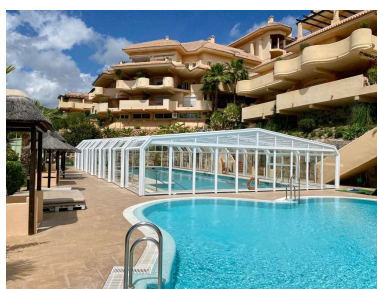

Parking places: by request

Printing day : 25th April  
2026

---

Overview: Discover Your Dream Home in Aloha Hill Club: A Luxurious 2-Bedroom Duplex Penthouse Nestled in the heart of the renowned Golf Valley, just 5 minutes from Puerto Banus, this exquisite 2-bedroom duplex penthouse offers an unparalleled living experience. This key-ready property showcases a thoughtfully designed layout across two levels, providing ample space and breathtaking views. Penthouse Features Spacious living area with high ceilings Large double bedroom, bathroom, and guest WC on the main level Master en-suite bedroom with direct access to a private terrace Three terraces offering panoramic views of the pool, gardens, golf courses, and the Mediterranean Sea Built to high standards with stylish, unique design Prime Location and Amenities Aloha Hill Club boasts a privileged position within a 5-star resort-style community. Residents enjoy access to: Three communal swimming pools, including a heated semi-Olympic pool Poolside bar and restaurant serving excellent cuisine year-round State-of-the-art fully equipped gym and spa Children's club Courtesy shuttle bus service Gourmet store and wine cellar Comprehensive concierge, reception, and property management services This fully gated, well-established community offers a winning combination of luxury, security, and convenience. With its prime location in the Golf Valley, residents are just moments away from world-class golf courses and the vibrant Puerto Banus. Don't miss this opportunity to own a piece of paradise in one of Marbella's most sought-after locations. Experience the perfect blend of comfort, style, and resort-like living in this exceptional duplex penthouse at Aloha Hill Club.

---

Features:

Pool, Air conditioning, Heating, Sea views, Mountain views, Private garden, Lift, Parking