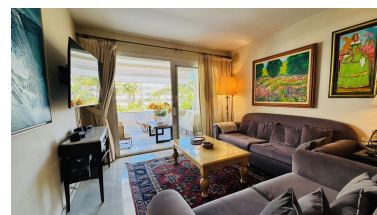

Apartment in Puerto Banús

Reference: R4958815

Bedrooms: 3
Status: Sale

Bathrooms: 3
Property Type: Apartment

M²: 156
Parking places: by request

Price: 2,600,000 €
Printing day : 7th May 2026

Overview:Frontline beach 3 bedroom apartment for sale in Granados Banus near Marbella, Spain. Rare opportunity! Stunning apartment located in one of the most sought after luxury community in Puerto Banus, near Marbella. The famous residential luxury community enjoys direct access to the promenade of Puerto Banus and the beach, and its multitude of beach restaurants. The community is gated with 24/24 security and boasts a beautiful indoor pool and spa with a fully equipped state of the art gym, a social club with a bar for the residents, as well as a popular restaurant opened from April to October. The residents and their children have access to a games room fitted with ping pong tables, billiard table and kids games for the little ones. A Sauna, Hamman and a jacuzzi are available in the spa area to the residents only. All is presented in a beautiful smart comfortable style and relaxed atmosphere found only in 5 stars luxury Hotels! The apartment has a large living area leading to the covered terrace looking out to the sea and to the beautiful gardens and extra large lake like pool. The property needs renovating and is a perfect investment for someone who is looking for prime location. These apartments are rare to come by. Sold unfurnished with a parking space and a storage space included in the price. Located frontline beach Puerto Banus, only minutes to Marbella Center by car or on foot, and walking distance to all amenities of the famous Port of Puerto Banus and its night life as well as El Corte Ingles the number one luxury Spanish department store. No need for a car for those who want to relax in peace and security. Location, location, location! Here you have it!